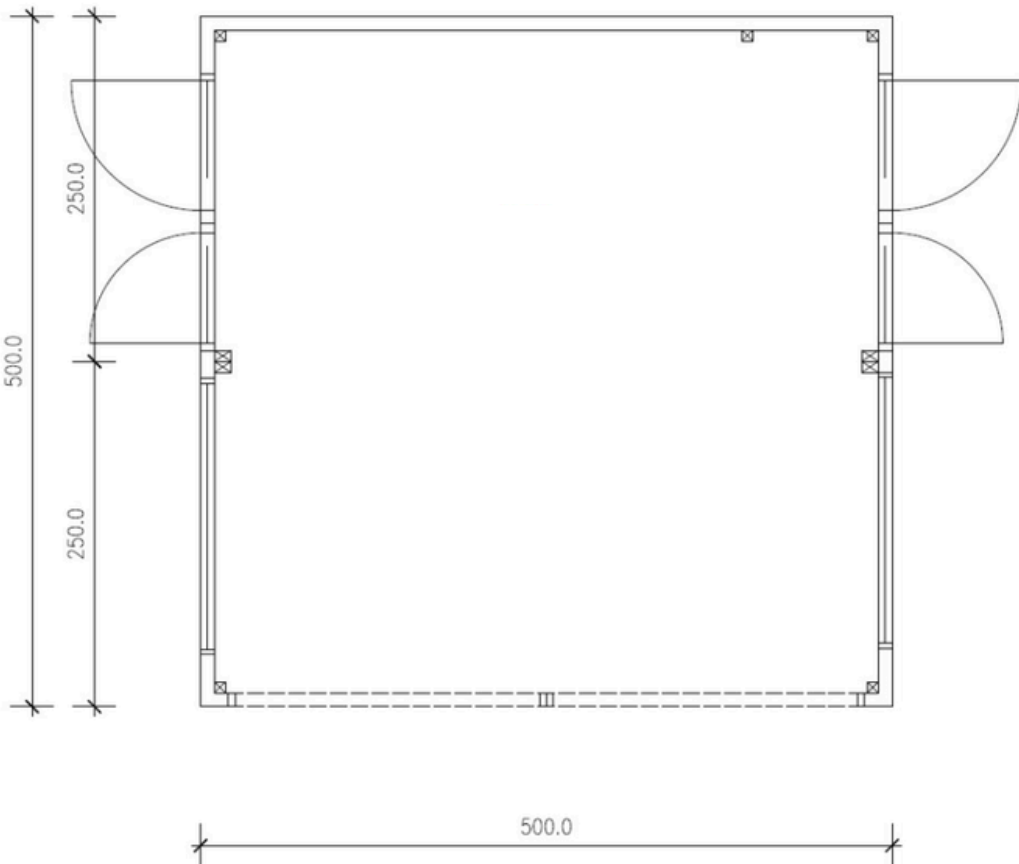

07551 398823

info@mobileunits.co.uk

www.mobileunits.co.uk

@MobileUnits.co.uk

@mobileunits.co.uk