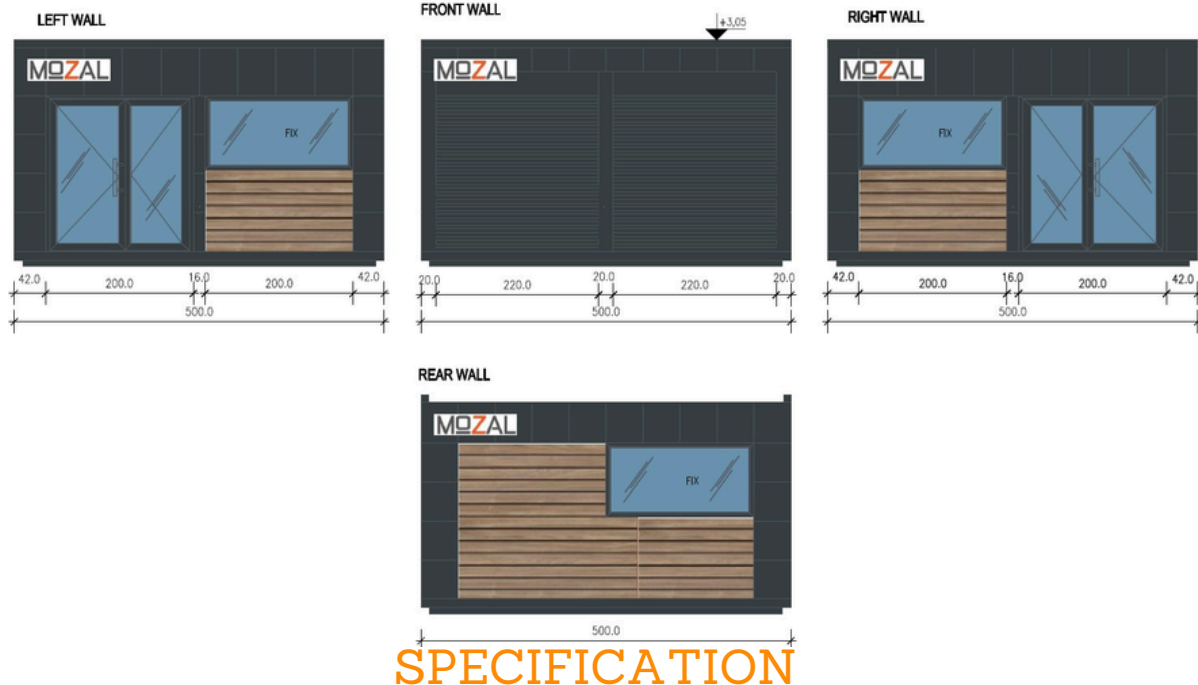

## MODULAR CATERING KIOSK "MARGARET"

5M X 5M (25m<sup>2</sup>)/16 ft X 16 ft (256 ft<sup>2</sup>)

### MEASUREMENTS

Exterior Dimensions: 5m x 5m  
Height: 2.7m; sloping down to 2.5m  
Other available sizes:  
6m x 6m; 5m x 6m; 5m x 7m, 6m x 7 m;

### FRAME

Full steel frame system with four eye bolts on the roof, allowing easy movement from A to B.

### INTERNAL WALLS FINISH

Smooth white steel sheets with hygienic certification, easy to clean